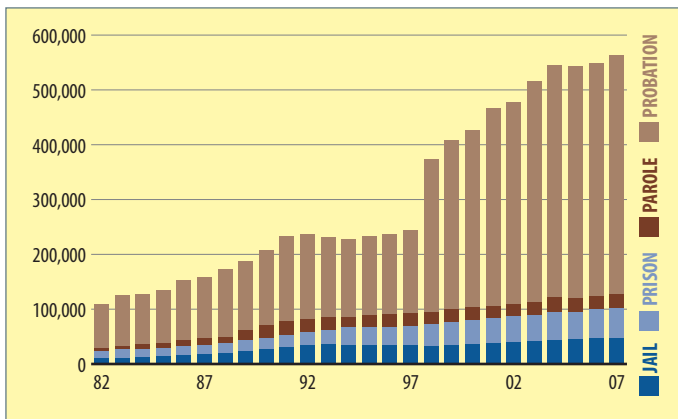

TOTAL CORRECTIONAL POPULATION

COSTS

$1.1 billion⁶

spent on corrections

- **Share of general fund:** 5.9 percent in fiscal year 2008⁶
- **Ratio of spending:** For every dollar Georgia spent on prisons in 2008, it spent 12 cents on probation and parole⁵
- **Ratio of costs:** 1 day of prison ($47.96) = 10 days of parole or 36 days of probation⁵