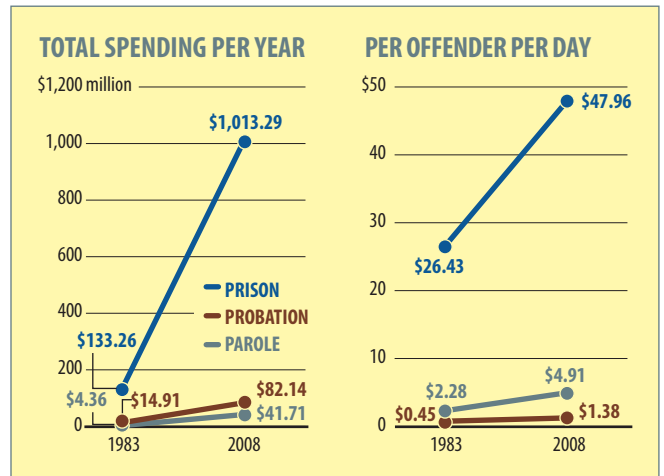

CORRECTIONS COSTS

SOURCES:

1) Bureau of Justice Statistics, Correctional Surveys (U.S. Department of Justice);
2) U.S. Census, State Population Estimates;
3) Administrative Office of U.S. Courts;
4) Bureau of Prisons (U.S. Department of Justice);
5) Pew, Original Data;
6) National Association of State Budget Officers, State Expenditure Reports

Download the full report and explanatory notes by visiting www.pewcenteronthestates.org/publicsafety

The Pew Charitable Trusts applies the power of knowledge to solve today's most challenging problems. Our Pew Center on the States (PCS) identifies and advances effective policy approaches to critical issues facing states. Launched in 2006 as a project of PCS, the Public Safety Performance Project seeks to help states advance fiscally sound, data-driven policies and practices in sentencing and corrections that protect public safety, hold offenders accountable and control corrections costs.

901 E Street NW | 10th Floor | Washington, DC 20004 | www.pewcenteronthestates.org